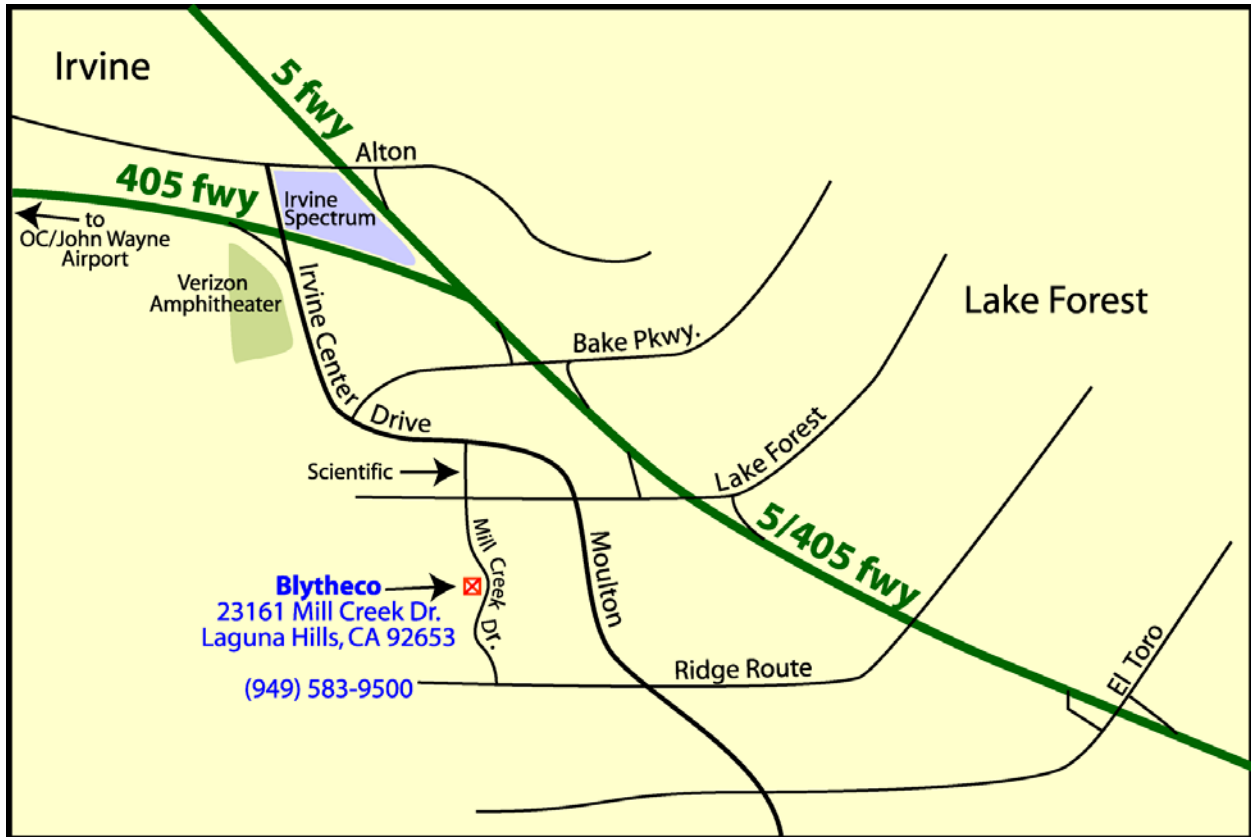

Map & Directions to Blytheco's Orange County Facility

Blytheco
23161 Mill Creek Dr., Suite 200
Laguna Hills, CA 92653
(949) 583-9500

Traveling South on the 405 Freeway:

From Los Angeles or North Orange County, exit Irvine Center Drive, turn Right at the end of the ramp and go about 1.5 miles down Irvine Center Drive. Turn Right on Scientific Drive. Go past Lake Forest, Scientific becomes Mill Creek Dr. Travel about 1/4 mile and turn Right into the Blytheco parking lot.

Traveling South on the 5 freeway:

From Los Angeles or North Orange county, exit Bake/Lake Forest/"Truck Bypass" and take the Bake exit ramp and turn Right on Bake. Then make a Left on Irvine Center Drive, go about 1 mile and turn Right on Scientific Drive. Go past Lake Forest, Scientific becomes Mill Creek Drive. Travel about 1/4 mile and turn Right into the Blytheco parking lot.

Traveling North on the 5 freeway:

From San Diego or Southern Orange County, exit at Lake Forest and turn Left at the end of the ramp. Travel over the freeway past Avenida de la Carlota and Irvine Center Drive, then another 2 blocks and turn Left on Mill Creek Drive. Travel about 1/4 mile and turn Right into the Blytheco parking lot.

Blytheco is located in a 3 story, bronze glass building, on the right hand side, as you curve up the hill on Mill Creek. The building has signage "Blytheco Accounting Computer Systems"